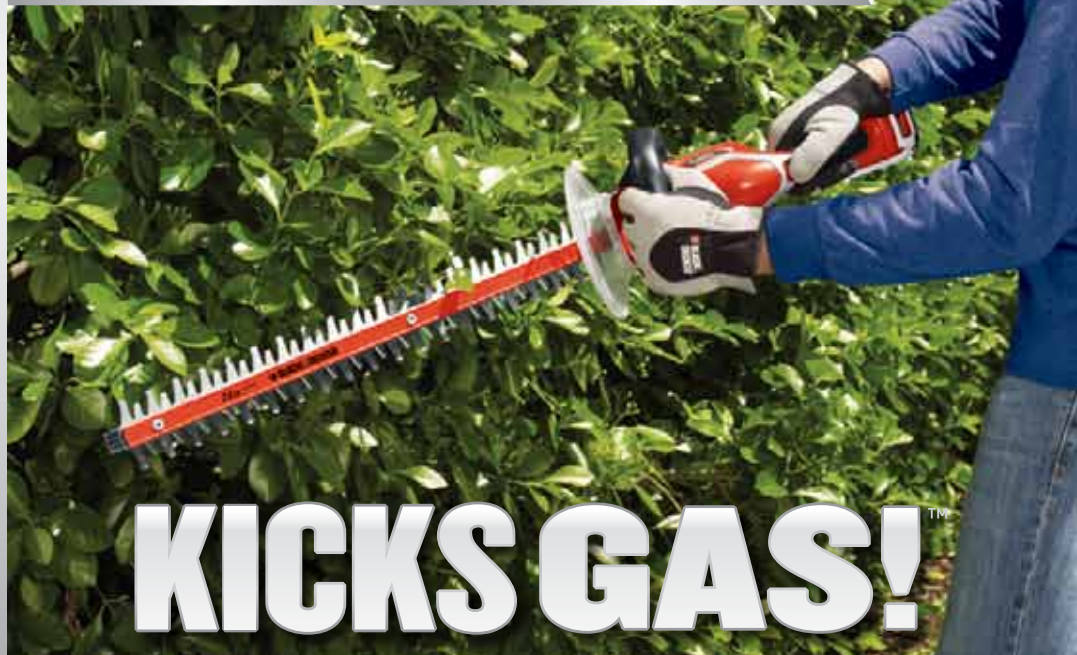

LHT2436
36 VOLT
24 IN. DUAL ACTION
HEDGE TRIMMER

KICK GAS™ with a hedge trimmer that offers power, runtime and versatility, all without the weight, noise and hassles of gas-powered equipment.

FEATURES

POWER DRIVE™ TRANSMISSION

provides more cutting force to cut 2x more branches at one time*

HIGH PERFORMANCE LITHIUM ION BATTERY

the new generation of battery technology - holds a charge 5X longer when idle**

DUAL-ACTION BLADE

for less vibration while trimming compared to single-action blade models

24 IN. EXTENDED REACH BLADES

trim more in less time than shorter blade trimmers

CUT CAPACITY UP TO 3/4 IN.

*branches up to 3/4 in. wide, compared to Black & Decker model #NHT524
 **compared to HPB18 NiCd battery packs